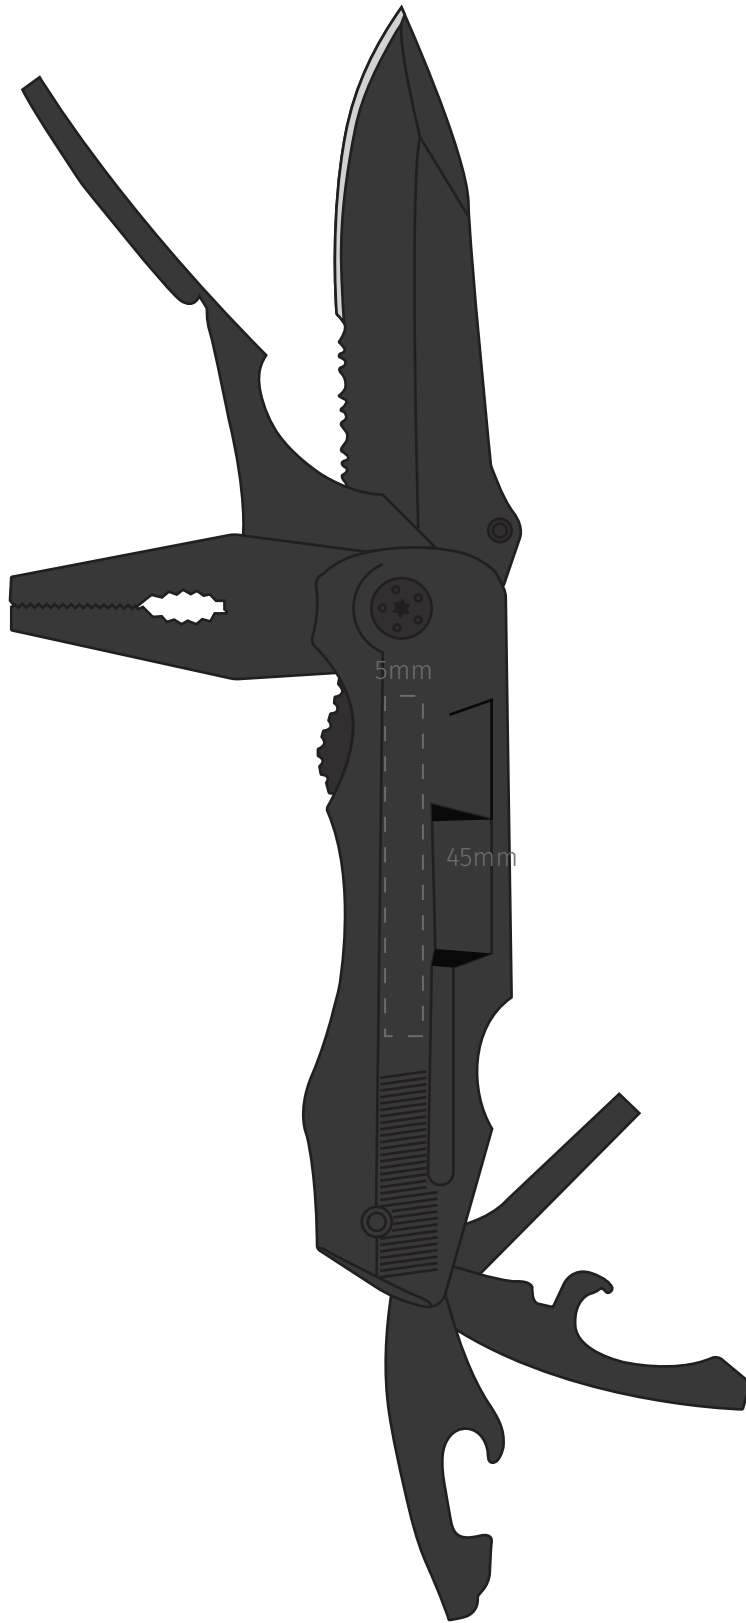

**TEMPLATE:**  
■ POCKET KNIFE

Item shown at 100% actual size when viewed on A4 paper

BRANDING - Transfer, Area 1

Max branding area 20 x 40mm

**TEMPLATE:**  
■ POCKET KNIFE

Item shown at 100% actual size when viewed on A4 paper

BRANDING - Pad print, Engraving, Area 2

Max branding area 5 x 45mm

**TEMPLATE:**  
■ POCKET KNIFE

Item shown at 100% actual size when viewed on A4 paper

BRANDING - Pad print, Engraving, Area 3

Max branding area 5 x 45mm