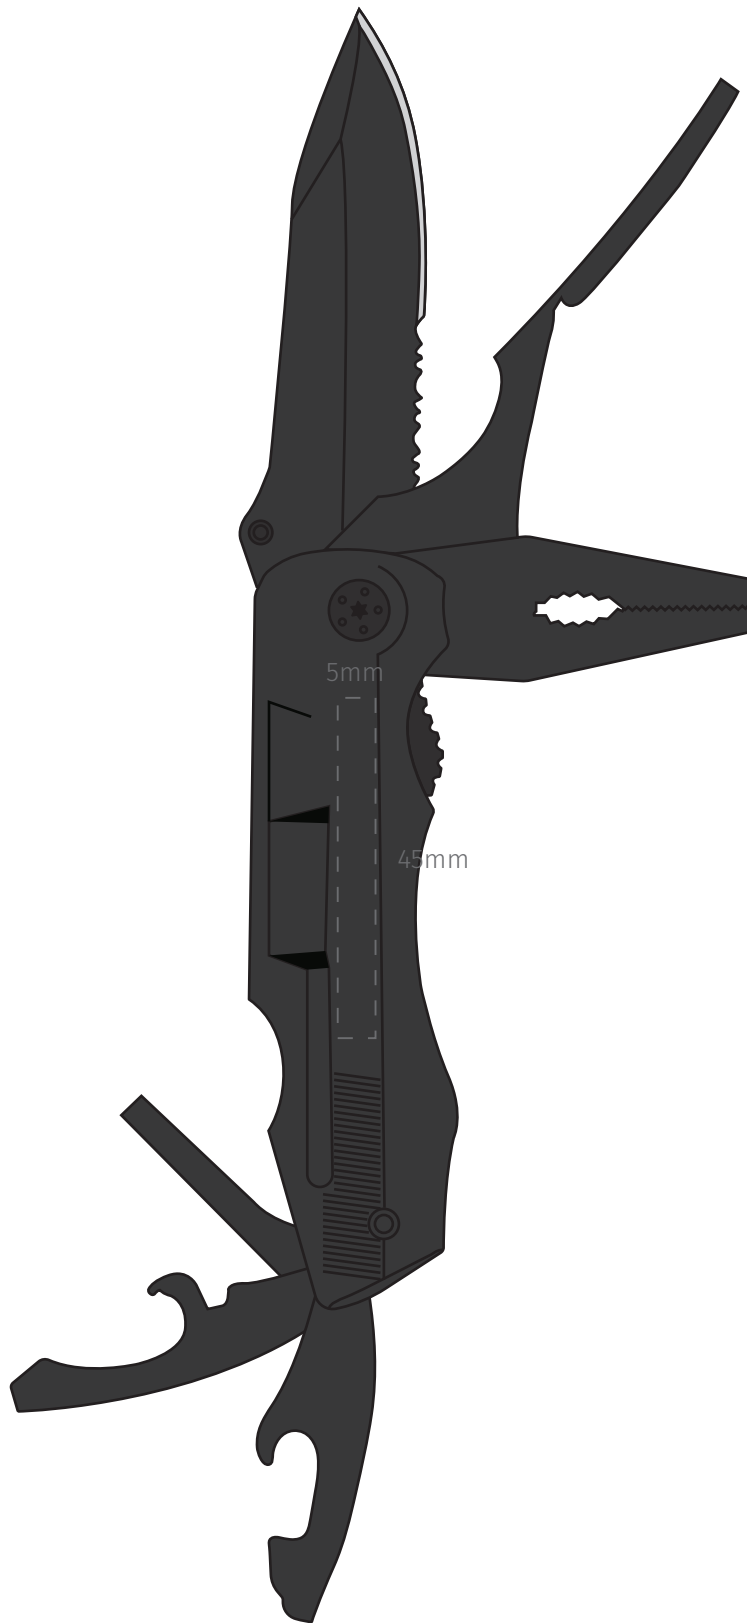

**TEMPLATE:**  
■ POCKET KNIFE

Item shown at 100% actual size when viewed on A4 paper

BRANDING - Transfer, Area 1

Max branding area 20 x 40mm

**TEMPLATE:**  
■ POCKET KNIFE

Item shown at 100% actual size when viewed on A4 paper

BRANDING - Pad print, Engraving, Area 2

Max branding area 5 x 45mm

**TEMPLATE:**  
■ POCKET KNIFE

Item shown at 100% actual size when viewed on A4 paper

BRANDING - Pad print, Engraving, Area 3

Max branding area 5 x 45mm