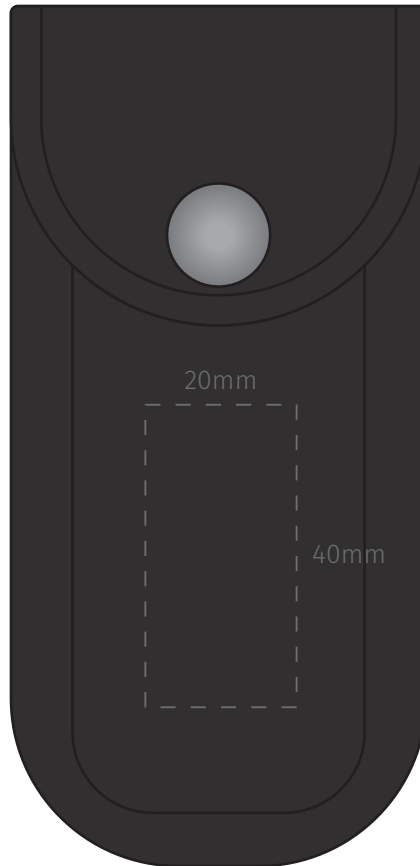

**TEMPLATE:**  
■ POCKET KNIFE

Item shown at 100% actual size when viewed on A4 paper

BRANDING - Transfer, Area 1

Max branding area 20 x 40mm

**TEMPLATE:**  
■ POCKET KNIFE

Item shown at 100% actual size when viewed on A4 paper

BRANDING - Pad print, Engraving, Area 2

Max branding area 5 x 45mm

**TEMPLATE:**  
■ POCKET KNIFE

Item shown at 100% actual size when viewed on A4 paper

BRANDING - Pad print, Engraving, Area 3

Max branding area 5 x 45mm